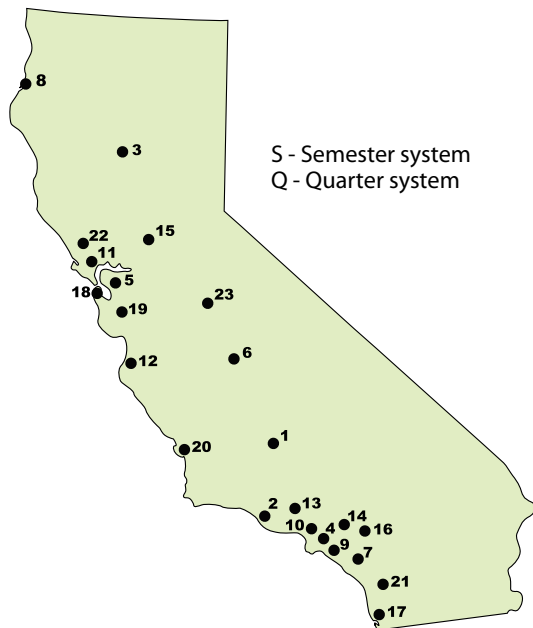

MAP OF CSU CAMPUS LOCATIONS

CSU

A world of information is just a click away.

Check out the admission website for the entire California State University: www.csumentor.edu. You will find helpful hints, frequently asked questions, campus tours, and general information about all 23 campuses.

Note: Telephone numbers are to the campus admission office.